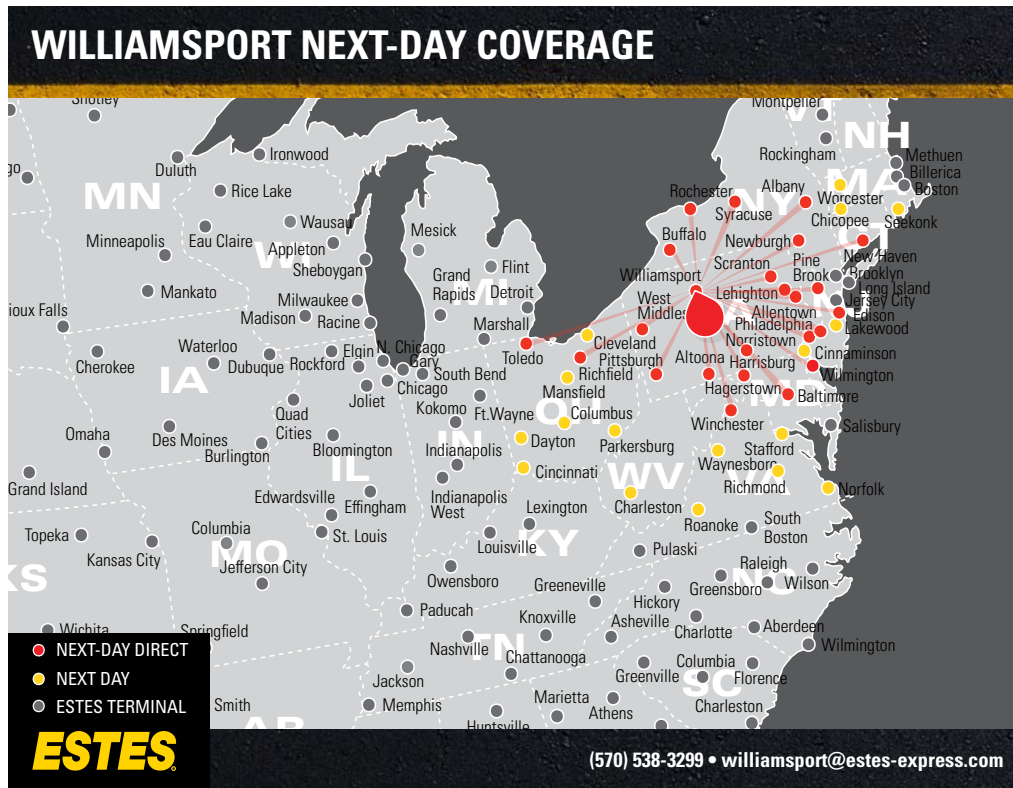

SHORT-HAUL FREIGHT SHIPPING

Williamsport, PA

As one of our 26 hub terminals, Estes' [Williamsport facility](#) serves as a central node in our transportation network. With its 39 doors and advanced sorting and routing technology, the Williamsport hub processes shipments from multiple origins, then redistributes them for direct runs to and from major U.S. cities like Philadelphia, Pittsburgh, Baltimore, New Haven and more!

Ready to make a [short-haul](#) shipment? Whether you're shipping out of our Williamsport terminal, or to or from any of its direct points, you'll enjoy:

- » Direct lanes that run every night like clockwork
- » Reduced freight handling and superior reliability
- » Dependable transit times for additional peace of mind